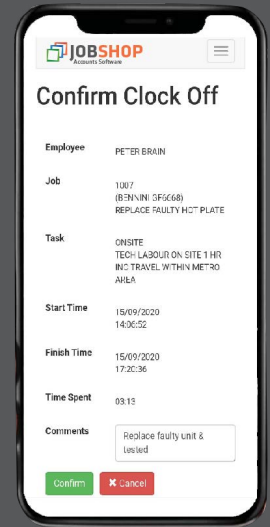

Use the ZippySync App to select and automatically send photos directly from your phone, tablet or iPad back to your Job Shop desktop system. Install the App directly from the Google Play or the Apple App Store.

Time Clock

Employees can clock on/off jobs using a PC, phone, tablet or iPad. The actual hours are automatically recorded against the job.

Job Browser

View jobs, job lines and images on your phone, tablet or iPad.

Job Tracking

Display active jobs and job status, by date and time required, on a large TV. Runs from a dedicated Set Top Box.

SMS Job Card Push Notification

Send a Job Card directly to a technician out on site via SMS. They can view the job card directly on their phone, tablet or iPad. Click the address to go straight to maps or click the telephone number to make a call to the customer.