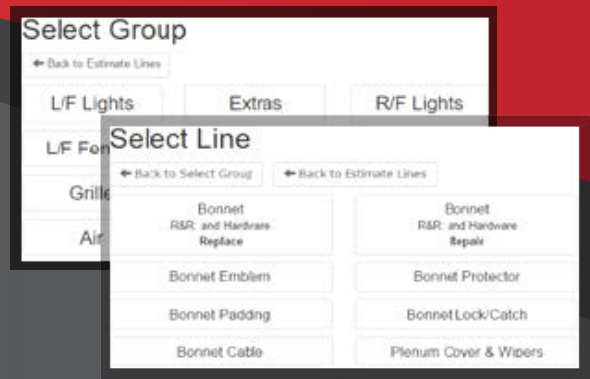

PANELN'PAINT

Complete Collision Repair Software

Online Services works in conjunction with our desktop system
Connect to all the services listed for a low monthly subscription

ZIPPYSYNC®

Use the ZippySync App to select and automatically send photos directly from your phone, tablet or iPad back to your Panel N'Paint desktop system. Install the App directly from the Google Play or the Apple App Store.

ONLINE ESTIMATING

Produce estimates quickly and easily from your yard or customer's premises using your phone, tablet or iPad.

TIME CLOCK

Employees can clock on/off jobs using a PC, phone, tablet or iPad. The actual hours are automatically recorded against the job.

JOB BROWSER

View jobs, job lines and images on your phone, tablet or iPad.

JOB TRACKING

Display active jobs and job status, by date and time required, on a large TV. Runs from a dedicated Set Top Box

Job	Name	Rego	Vehicle	Colour	Status	Required
13375			VOLVOVAGEN GOLF	WHITE	COMPLETED	Thu 17 Mar
13324			HONDA CIVIC	SILVER	COMPLETED	Fri 18 Mar
13355			TOYOTA COROLLA	BLUE	COMPLETED	Fri 18 Mar
13325			FORD FOCUS	BLUE	COMPLETED	Tue 22 Mar
14310			TOYOTA COROLLA	WHITE	COMPLETED	Tue 22 Mar
13517			SUBARU IMPREZA	GRANITE	TOP ROOF	Wed 23 Mar
13778			TOYOTA LANDCRUISER	RED	Job	Wed 23 Mar
13889			JEEP Grand Cherokee	SILVER	Job	Wed 23 Mar
14007			NISSAN Murano	SILVER	Job	Wed 23 Mar
13981			TOYOTA HILUX	WHITE	Job	Thu 24 Mar
13843			MAZDA 3	RED	Job	Thu 24 Mar
14090			NISSAN JEDAI	SILVER	PAINT PRIMER BUMPERS	Thu 24 Mar
14424			NISSAN XTRAIL	BLACK	Job	Thu 24 Mar
14099			FORD FOCUS	GREEN	Job	Thu 24 Mar
13984			TOYOTA COROLLA	GREEN	Job	Thu 24 Mar
13981			HONDA CIVIC	WHITE	Job	Thu 24 Mar
14300			HOLDEN COMMOORE	GREEN	Job	Thu 24 Mar
13520			HOLDEN COMMOORE	BLACK	Job	Fri 25 Mar
13309			TOYOTA HILUX	WHITE	Job	Wed 30 Mar
13900			SUBARU XV	PEARL WHITE	Job	Wed 02 Apr